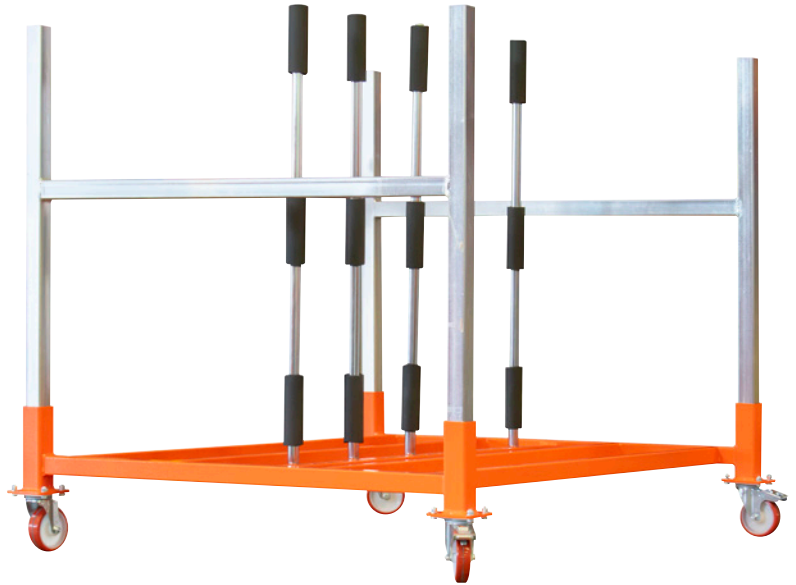

Easy storage of doors and bonnets.  
Versatile, adjustable trolley with anti-slip protection.

DISMANTLING

# RPP

Container for doors, tailgates  
and bonnets.

**Adaptability:** Adjustable rack that adapts to different shapes, sizes and weights, optimising available space.

 **1 ton**  
MAX LOAD

 **Versatility**  
DOORS, TAILGATES AND BONNETS

 **Adaptability**  
ADJUSTABLE RACK

Stability

Non-slip protection

Manoeuvrability

Smooth handling

 VIDEO

**Stability:** Flatbed with open bottom and 5 spacers to ensure stability without unbalancing.

Distanziatori con protezioni

**Safety:** Non-slip guards reduce the risk of damage and slipping.

**Manoeuvrability:** Swivel wheels and movable base for smooth and effortless handling.

RPP

143N80800

 Payload	1000 Kg
 Dimensions	1460 x 1140 x h 1128 mm
 Weight	75 Kg