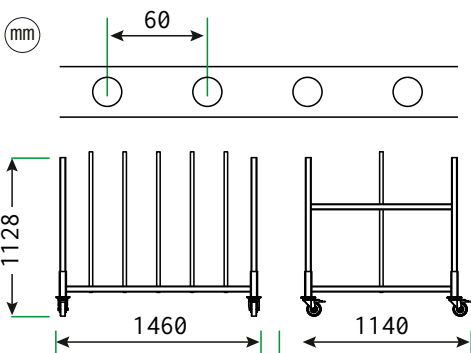

**Safety:** Non-slip guards reduce the risk of damage and slipping.

**Manoeuvrability:** Swivel wheels and movable base for smooth and effortless handling.

RPP

143N80800

 Payload	1000 Kg
 Dimensions	1460 x 1140 x h 1128 mm
 Weight	75 Kg