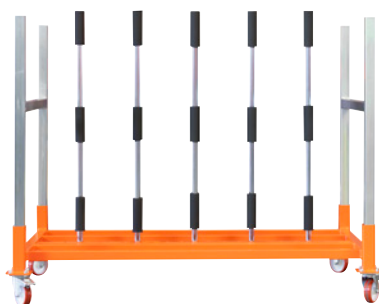

Easy storage of doors and bonnets.  
Versatile, adjustable trolley with anti-slip protection.

DISMANTLING

# RPP

Container for doors, tailgates  
and bonnets.

**Adaptability:** Adjustable rack that adapts to different shapes, sizes and weights, optimising available space.

 **1 ton**  
MAX LOAD

 **Versatility**  
DOORS, TAILGATES AND BONNETS

 **Adaptability**  
ADJUSTABLE RACK

Stability

Non-slip protection

Manoeuvrability

Smooth handling

 VIDEO

**Stability:** Flatbed with open bottom and 5 spacers to ensure stability without unbalancing.

Distanziatori con protezioni

**Safety:** Non-slip guards reduce the risk of damage and slipping.

**Manoeuvrability:** Swivel wheels and movable base for smooth and effortless handling.

RPP

143N80800

 Payload	1000 Kg
 Dimensions	1460 x 1140 x h 1128 mm
 Weight	75 Kg