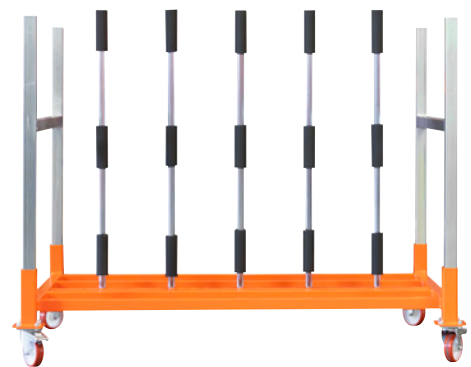

Easy storage of doors and bonnets.  
Versatile, adjustable trolley with anti-slip protection.

DISMANTLING

# RPP

Container for doors, tailgates  
and bonnets.

**Adaptability:** Adjustable rack that adapts to different shapes, sizes and weights, optimising available space.

 **1 ton**  
MAX LOAD

 **Versatility**  
DOORS, TAILGATES AND BONNETS

 **Adaptability**  
ADJUSTABLE RACK

Stability

Non-slip protection

Manoeuvrability

Smooth handling

 VIDEO

**Stability:** Flatbed with open bottom and 5 spacers to ensure stability without unbalancing.

Distanziatori con protezioni

**Safety:** Non-slip guards reduce the risk of damage and slipping.

**Manoeuvrability:** Swivel wheels and movable base for smooth and effortless handling.

RPP

143N80800

 Payload	1000 Kg
 Dimensions	1460 x 1140 x h 1128 mm
 Weight	75 Kg